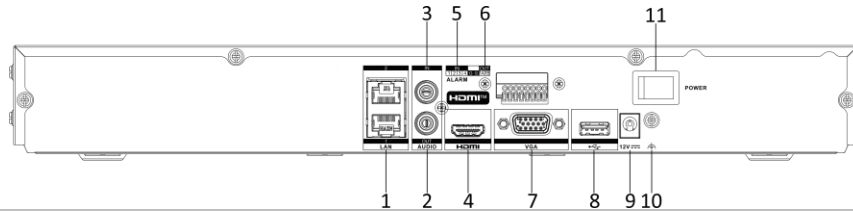

2	Audio out	8	USB interface
3	Audio in	9	12VDC power supply
4	HDMI interface	10	GND
5	Alarm in	11	Power button
6	Alarm out		

DS-7632NXI-K2(E)/2Lan