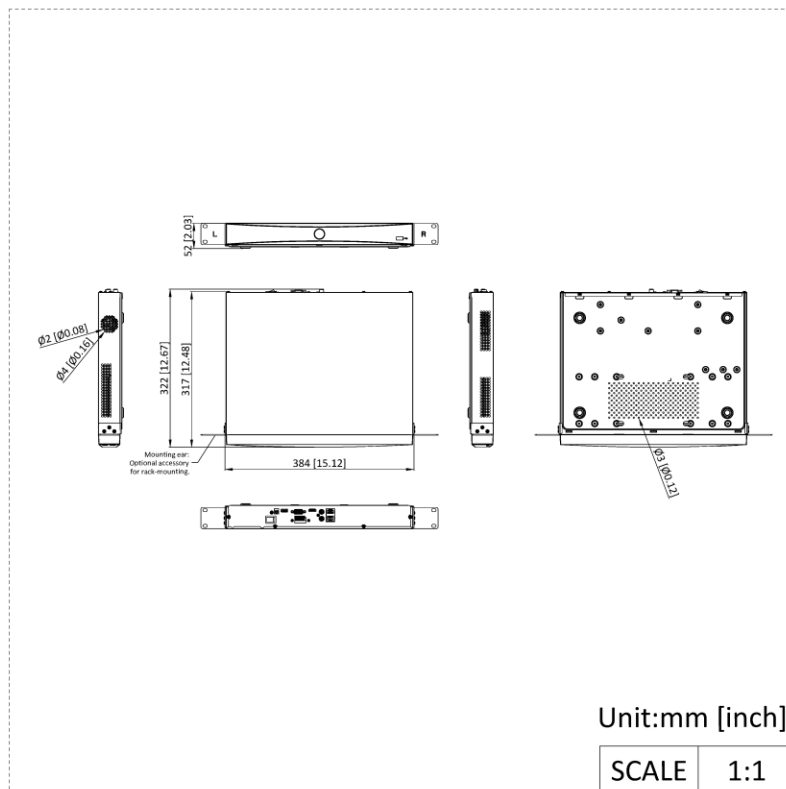

▪ Dimension