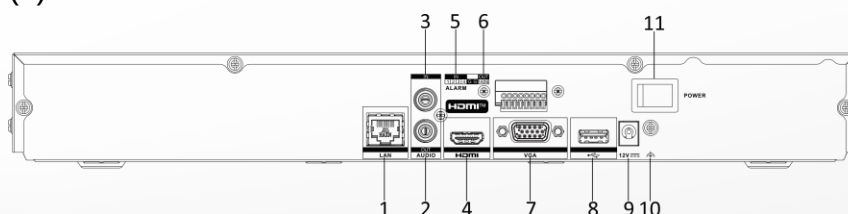

Physical Interface

DS-7632NXI-K2(E)

Number	Description	Number	Description
1	LAN network interface	7	VGA interface