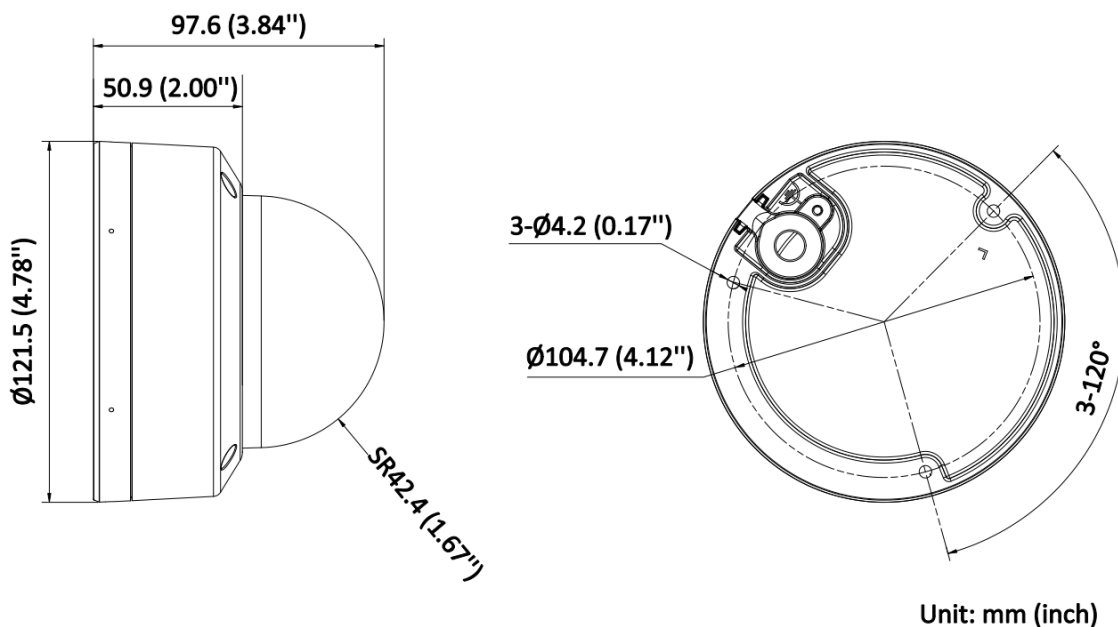

This model has NO SPECIFIC PROTECTION

Level	Description
Top-level protection	Hikvision products at this level are equipped for use in areas where professional anti-corrosion protection is a must. Typical application scenarios include coastlines, docks, chemical plants, and more.
Moderate protection	Hikvision products at this level are equipped for use in areas with moderate anti-corrosion demands. Typical application scenarios include coastal areas about 2 kilometers (1.24 miles) away from coastlines, as well as areas affected by acid rain.
No specific protection	Hikvision products at this level are equipped for use in areas where no specific anti-corrosion protection is needed.

▪ Dimension

▪ Accessory

▪ Optional

DS-220AZJ-130-BA	DS-1276ZJ-SUS(Bla ck)	DS-1272ZJ-120(Bla ck)	DS-1280ZJ-DM46(B lack)	DS-1275ZJ-S-SUS(B lack)
DS-1272ZJ-120B(BI ack)	DS-1275ZJ-SUS(Bla ck)	DS-1475ZJ-SUS(Bla ck)	DS-220AZJ-145-BA	DS-1271ZJ-120(Bla ck)